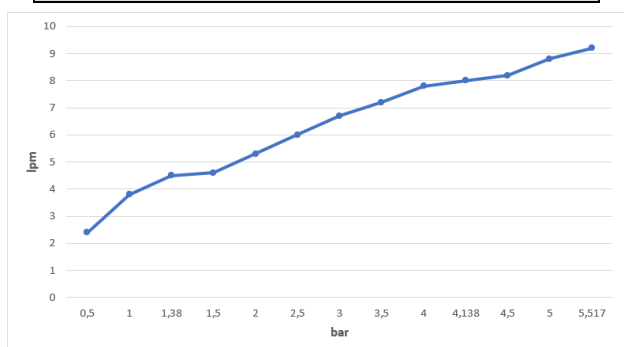

E.C.A. SELF CLOSING BASIN TAP

Product Description	
Product Number	102188127EX
Product Name	Basin Tap
EAN Barcode	8693261119905

Technical Specification	
Aerator	Neoperl Perlator HC
Cartridge Type	Ø30 mm Self-Closing Cartridge
Min. Water Pressure	0,5 bar
Max. Water Pressure	10 bars
Recommended Water Pressure	3 bars
Nominal Flow Rate @3bars	6,7 l/m
Inlet Water Temperature	5°C - 65°C
Supply Connection	450 mm G 3/8" Flexible Connection Hose
Operating Time Interval	0-40 sec
Finishing	Chrome
Body Material	Brass

Product Variants	
102188127xx	xx Localization Product Number

Flow Rate Chart

January 2021

We reserve the right to alter product specification and colors and to make technical modifications without prior notice.