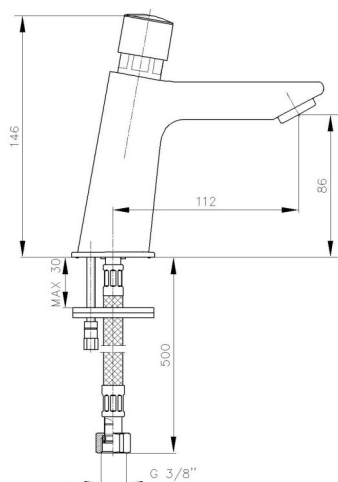

E.C.A. SELF CLOSING BASIN TAP

Product Description	
Product Number	102188127EX
Product Name	Basin Tap
EAN Barcode	8693261119905

Technical Specification	
Aerator	Neoperl Perlator HC
Cartridge Type	Ø30 mm Self-Closing Cartridge
Min. Water Pressure	0,5 bar
Max. Water Pressure	10 bars
Recommended Water Pressure	3 bars
Nominal Flow Rate @3bars	6,7 l/m
Inlet Water Temperature	5°C - 65°C
Supply Connection	450 mm G 3/8" Flexible Connection Hose
Operating Time Interval	0-40 sec
Finishing	Chrome
Body Material	Brass

Product Variants	
102188127xx	xx Localization Product Number

Flow Rate Chart

January 2021

We reserve the right to alter product specification and colors and to make technical modifications without prior notice.