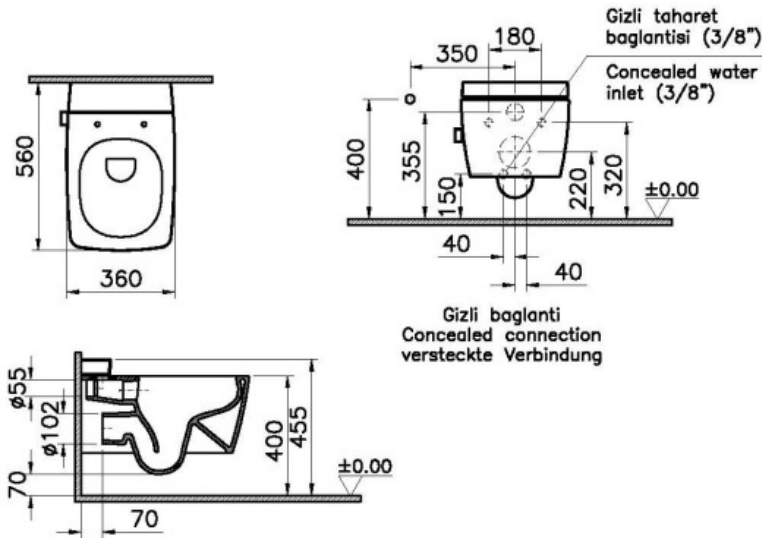

Description Metropole Rim-ex W-hung WC-White

Code	7672B003-1087
Product Properties	Easy Installation
Connection Type	Horizontal Outlet
Built-In Stop Valve	Available
VitrAfresh	Available
Bidet Nozzle Inlet	Concealed
Material	Ceramic
Compatible Products	90 +++++ Toilet Seat
VitrAclean	No
Colour	White

*Duvar kalınlığına göre ilave boru gerekebilir.
 *Additional pipe may be required due to wall thickness
 *Ein zusätzliches Ablaufrohr ist je nach Wandstärke erforderlich

VitrA retains the right to change details about the products and technical specifications without prior notice.